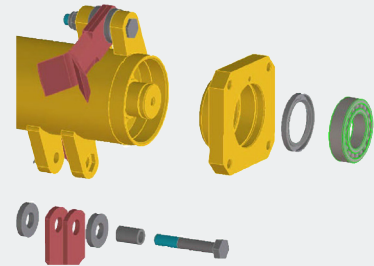

# FRONT / REAR MOUNT MULCHERS

FARMGARD 

## X-PRO

100 - 150 HP

Heavy duty front / rear mount mulcher for tractors up to 150 hp. Ideal for mulching grass and scrub up to 100mm in diameter. Fully enclosed rotor bearings, sliding headstock and hammer lails add up to powerfully robust construction.

**Heavy duty dual headstock**

**Sliding headstock**

**Fully enclosed rotor bearings**

**Double skin chassis made of Strenx**

**Heavy duty gearbox with through shaft and double free wheel**

**Large self cleaning rear roller**

**Features:**

- 150 hp rated gearbox
- Dual sliding offset headstock with hydraulic Sideshift
- Automatic belt adjuster
- Integrated over-run clutch
- Through shaft in gearbox with double free wheel
- Adjustable rear discharge
- Side skids
- Self-cleaning and height adjustable 220mm diameter rear roller
- Double skin chassis (Strenx material)
- Internal counter combs
- 220mm diameter rotor
- 2.4kg MP-0794 hammer flails with 20mm flail bolt
- Front chains