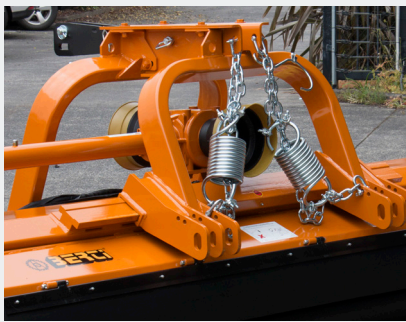

# FRONT / REAR MOUNT MULCHERS

FARMGARD 

## X-PRO

100 - 150 HP

Heavy duty front / rear mount mulcher for tractors up to 150 hp. Ideal for mulching grass and scrub up to 100mm in diameter. Fully enclosed rotor bearings, sliding headstock and hammer lails add up to powerfully robust construction.

**Heavy duty dual headstock**

**Sliding headstock**

**Fully enclosed rotor bearings**

**Double skin chassis made of Strenx**

**Heavy duty gearbox with through shaft and double free wheel**

**Large self cleaning rear roller**

**Features:**

- 150 hp rated gearbox
- Dual sliding offset headstock with hydraulic Sideshift
- Automatic belt adjuster
- Integrated over-run clutch
- Through shaft in gearbox with double free wheel
- Adjustable rear discharge
- Side skids
- Self-cleaning and height adjustable 220mm diameter rear roller
- Double skin chassis (Strenx material)
- Internal counter combs
- 220mm diameter rotor
- 2.4kg MP-0794 hammer flails with 20mm flail bolt
- Front chains