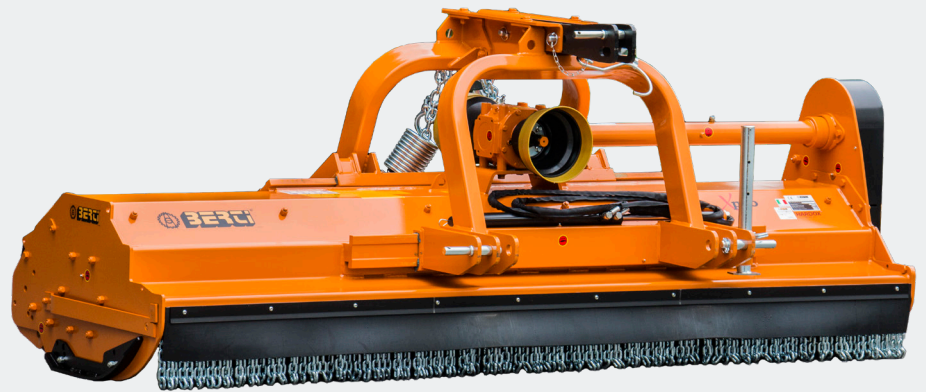

# FRONT / REAR MOUNT MULCHERS

FARMGARD 

## X-PRO

100 - 150 HP

Heavy duty front / rear mount mulcher for tractors up to 150 hp. Ideal for mulching grass and scrub up to 100mm in diameter. Fully enclosed rotor bearings, sliding headstock and hammer lails add up to powerfully robust construction.

**Heavy duty dual headstock**

**Sliding headstock**

**Fully enclosed rotor bearings**

**Double skin chassis made of Strenx**

**Heavy duty gearbox with through shaft and double free wheel**

**Large self cleaning rear roller**

**Features:**

- 150 hp rated gearbox
- Dual sliding offset headstock with hydraulic Sideshift
- Automatic belt adjuster
- Integrated over-run clutch
- Through shaft in gearbox with double free wheel
- Adjustable rear discharge
- Side skids
- Self-cleaning and height adjustable 220mm diameter rear roller
- Double skin chassis (Strenx material)
- Internal counter combs
- 220mm diameter rotor
- 2.4kg MP-0794 hammer flails with 20mm flail bolt
- Front chains