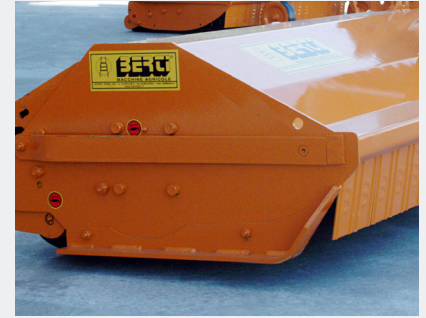

GENERAL PURPOSE MULCHERS

FARMGARD 

TBM

50-110 HP

Multi-purpose medium duty mulcher for tractors up to 110 hp. Ideal for roadside contractors and general purpose mulching and mowing.

Sliding offset headstock

Front flaps

Self cleaning and adjustable rear roller

Heavy duty gearbox

Rear opening tailgate

Side skirts

OPTIONS:

- Central mounted model
- Front chains
- Hydraulic side shift
- Left hand offset
- Rear roller scraper

Features:

- 110 hp rated gearbox
- Sliding offset headstock (manual side shift)
- Integrated over-run clutch
- Opening tailgate
- Automatic belt adjuster
- Fully enclosed rotor bearings
- Side skirts
- Self-cleaning and height adjustable 194mm diameter rear roller
- Double skin chassis
- Internal counter combs
- 159mm diameter rotor
- Heavy duty hammer flails
- Front chains