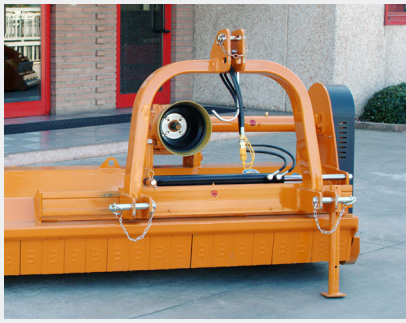

GENERAL PURPOSE MULCHERS

FARMGARD 

TBM

50-110 HP

Multi-purpose medium duty mulcher for tractors up to 110 hp. Ideal for roadside contractors and general purpose mulching and mowing.

Sliding offset headstock

Front flaps

Self cleaning and adjustable rear roller

Heavy duty gearbox

Rear opening tailgate

Side skirts

OPTIONS:

- Central mounted model
- Front chains
- Hydraulic side shift
- Left hand offset
- Rear roller scraper

Features:

- 110 hp rated gearbox
- Sliding offset headstock (manual side shift)
- Integrated over-run clutch
- Opening tailgate
- Automatic belt adjuster
- Fully enclosed rotor bearings
- Side skirts
- Self-cleaning and height adjustable 194mm diameter rear roller
- Double skin chassis
- Internal counter combs
- 159mm diameter rotor
- Heavy duty hammer flails
- Front chains