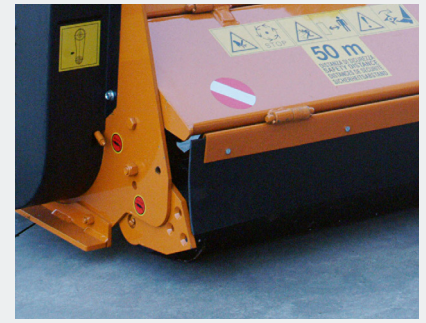

GENERAL PURPOSE MULCHERS

FARMGARD 

TBM

50-110 HP

Multi-purpose medium duty mulcher for tractors up to 110 hp. Ideal for roadside contractors and general purpose mulching and mowing.

Sliding offset headstock

Front flaps

Self cleaning and adjustable rear roller

Heavy duty gearbox

Rear opening tailgate

Side skirts

OPTIONS:

- Central mounted model
- Front chains
- Hydraulic side shift
- Left hand offset
- Rear roller scraper

Features:

- 110 hp rated gearbox
- Sliding offset headstock (manual side shift)
- Integrated over-run clutch
- Opening tailgate
- Automatic belt adjuster
- Fully enclosed rotor bearings
- Side skirts
- Self-cleaning and height adjustable 194mm diameter rear roller
- Double skin chassis
- Internal counter combs
- 159mm diameter rotor
- Heavy duty hammer flails
- Front chains