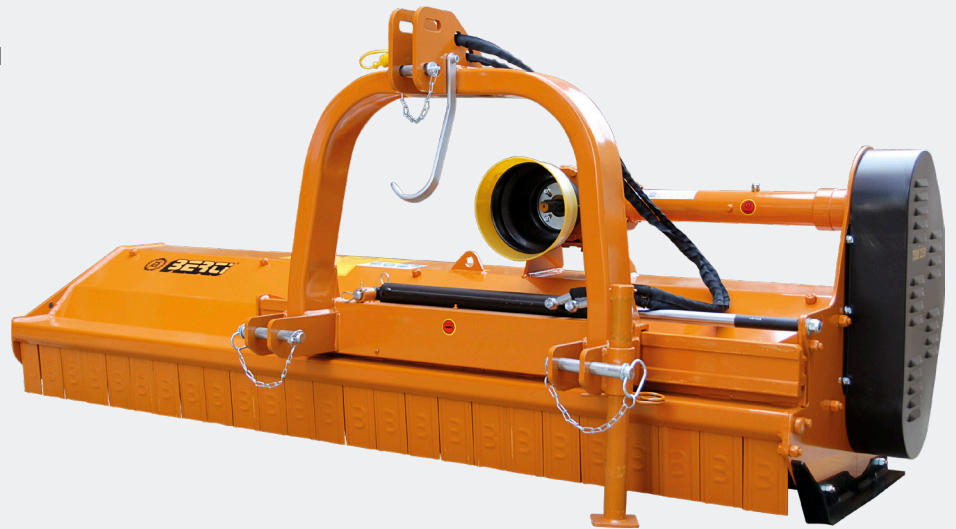

GENERAL PURPOSE MULCHERS

FARMGARD 

TBM

50-110 HP

Multi-purpose medium duty mulcher for tractors up to 110 hp. Ideal for roadside contractors and general purpose mulching and mowing.

Sliding offset headstock

Front flaps

Self cleaning and adjustable rear roller

Heavy duty gearbox

Rear opening tailgate

Side skirts

OPTIONS:

- Central mounted model
- Front chains
- Hydraulic side shift
- Left hand offset
- Rear roller scraper

Features:

- 110 hp rated gearbox
- Sliding offset headstock (manual side shift)
- Integrated over-run clutch
- Opening tailgate
- Automatic belt adjuster
- Fully enclosed rotor bearings
- Side skirts
- Self-cleaning and height adjustable 194mm diameter rear roller
- Double skin chassis
- Internal counter combs
- 159mm diameter rotor
- Heavy duty hammer flails
- Front chains