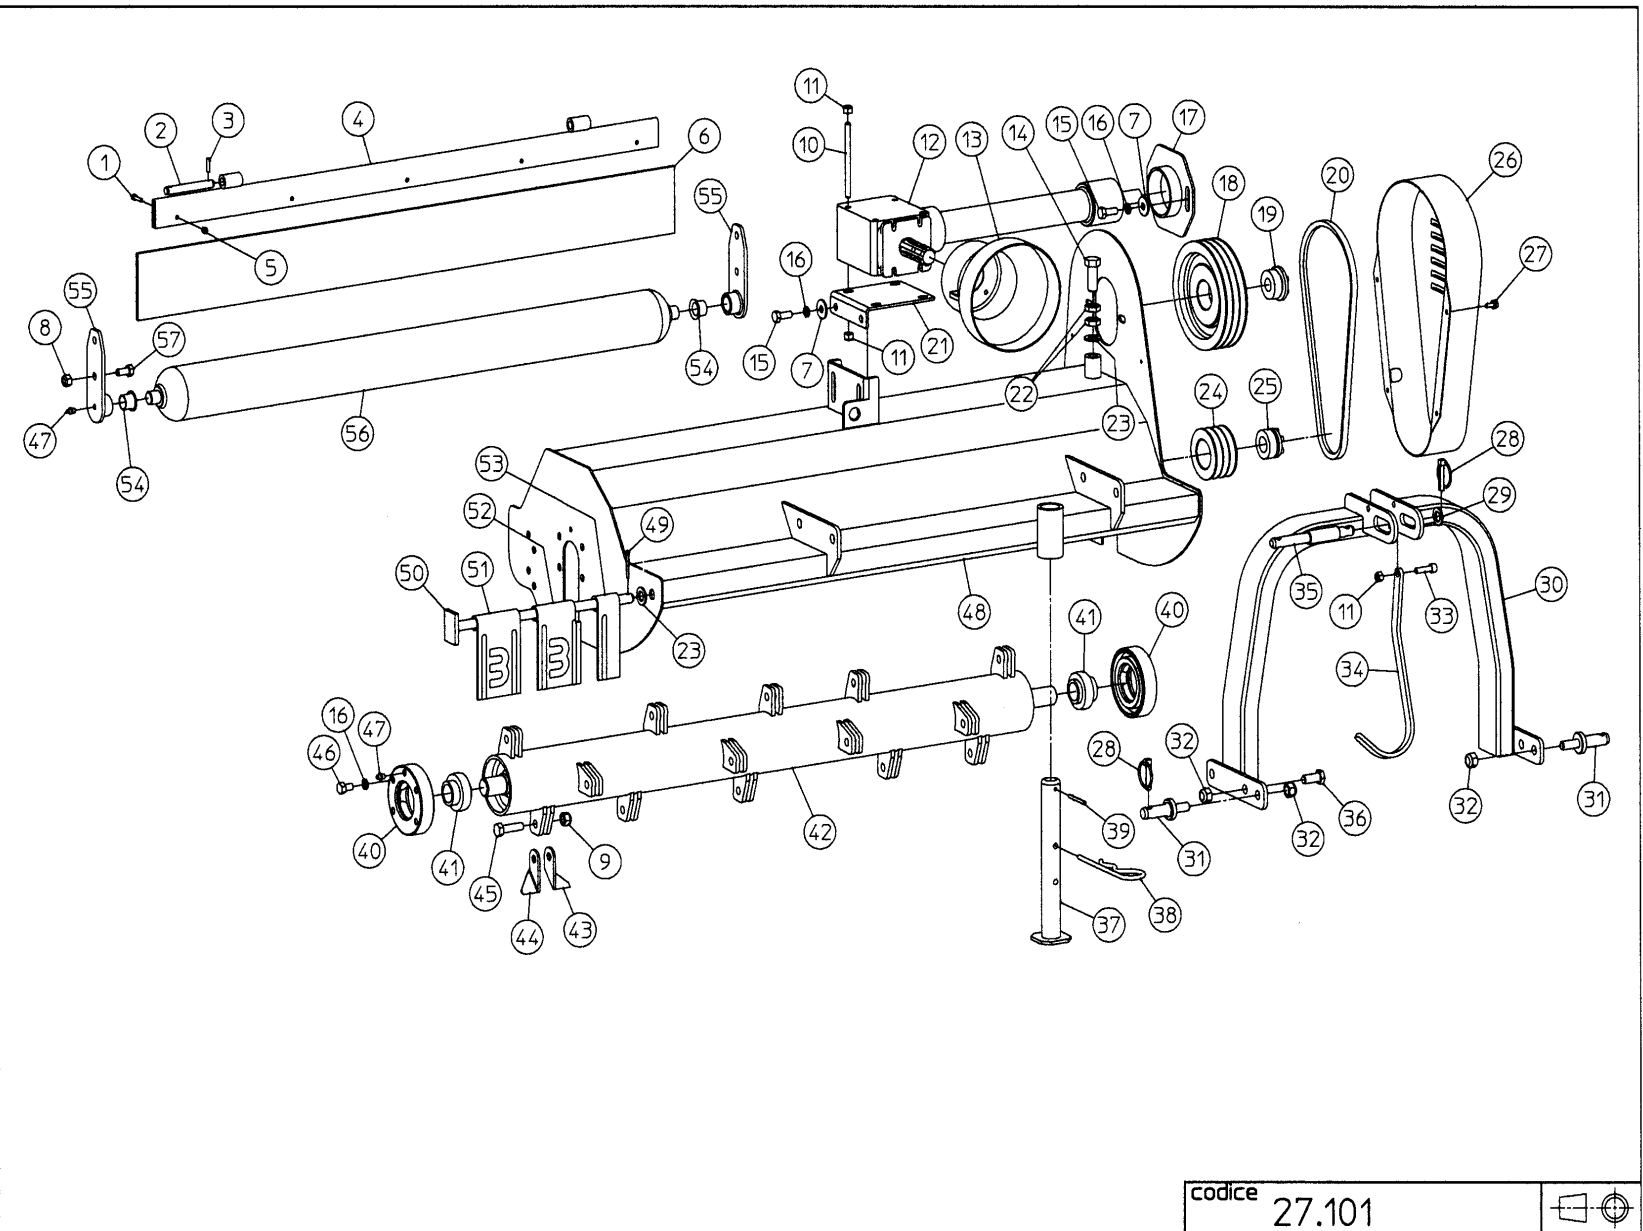

MINIGARDEN

BERTI SPARE PARTS REFERENCE GUIDE

Mod. MINIGARDEN

PARTS LIST:

Mod. MINI GARDEN

fig. 27.101

BERTI MACCHINE AGRICOLE srl

Pos.	ITEM	MINI GARDEN 115	MINI GARDEN 125	MINI GARDEN 145	Pos.	ITEM	MINI GARDEN 115	MINI GARDEN 125	MINI GARDEN 145
1	BOLT	V060252TF088Z	V060252TF088Z	V060252TF088Z	49	SPLIT PIN	CF005060	CF005060	CF005060
2	PIN	PE0150110	PE0150110	PE0150110	50	ROD FOR FLAPS	PE0181180	PE0181280	PE0181480
3	ELASTIC PIN	SE06026	SE06026	SE06026	51	FLAP	PA04/2217	PA04/2217	PA04/2217
4	RUBBER HOLDER	SPMG115	SPMG125	SPMG145	52	FLAP	PA04/2219	PA04/2219	PA04/2219
5	NUT	DE06AL6SPGZ	DE06AL6SPGZ	DE06AL6SPGZ	53	FLAP	PA04/2218	PA04/2218	PA04/2218
6	RUBBER	LT06130L1150	LT06130L1250	LT06130L1450	54	BUSHING	BAF025021	BAF025021	BAF025021
7	WASHER	RF1236FN	RF1236FN	RF1236FN	55	ROLLER BRACKET	PR/2319	PR/2319	PR/2319
8	NUT	DE12AL6SPGZAB	DE12AL6SPGZAB	DE12AL6SPGZAB	56	ROLLER	RL102115	RL102125	RL102145
9	NUT	DE14AL6SPGZAB	DE14AL6SPGZAB	DE14AL6SPGZAB	57	BOLT	V120252TF088N	V120252TF088N	V120252TF088N
10	BAR	BF10145	BF10145	BF10145					
11	NUT	DE10AL6SPGZAB	DE10AL6SPGZAB	DE10AL6SPGZAB					
12	GEARBOX	SP02810530R184	SP02810530R184	SP02810615R184					
13	PTO CONE	CC004	CC004	CC004					
14	BOLT	V180502TF088N	V180502TF088N	V180502TF088N					
15	BOLT	V120302TF088N	V120302TF088N	V120302TF088N					
16	GROWER WASHER	RG12XXARN	RG12XXARN	RG12XXARN					
17	BELTS ADJUSTER	PT/2318	PT/2318	PT/2318					
18	PULLEY	PG200G3AV	PG200G3AV	PG200G3AV					
19	CENTRE LOCK	CA2555	CA2555	CA2555					
20	BELT	CIXPA1120	CIXPA1120	CIXPA1120					
21	GEARBOX SUPPORT	PF/2296	PF/2296	PF/2296					
22	NUT	DE18BA6SPGN	DE18BA6SPGN	DE18BA6SPGN					
23	WASHER	RP18XXFN	RP18XXFN	RP18XXFN					
24	PULLEY	PG090G3AV	PG090G3AV	PG090G3AV					
25	CNTRE LOCK	CA3055	CA3055	CA3055					
26	PULLEY COVER	CT/2298	CT/2298	CT/2298					
27	BOLT	V0801202TF109Z	V0801202TF109Z	V0801202TF109Z					
28	TRIPPING PIN	SSX10Z	SSX10Z	SSX10Z					
29	WASHER	RP18XXFZ	RP18XXFZ	RP18XXFZ					
30	3-POINT LINKAGE	TC/2317	TC/2317	TC/2317					
31	PIN FOR LOWER LINKAGES	SP22/2304	SP22/2304	SP22/2304					
32	NUT	DE16AL6SPGZAB	DE16AL6SPGZAB	DE16AL6SPGZAB					
33	BOLT	V100351TF088Z	V100351TF088Z	V100351TF088Z					
34	HOOK FOR PTO SHAFT	SC/0352	SC/0352	SC/0352					
35	PIN FOR UPPER LINKAGE	SP25190Z	SP25190Z	SP25190Z					
36	BOLT	V160352TF088N	V160352TF088N	V160352TF088N					
37	PARKING STAND	PA38305	PA38305	PA38305					
38	SPRING	MF070550205Z	MF070550205Z	MF070550205Z					
39	ELASTIC PIN	SE06060	SE06060	SE06060					
40	ROTOR HOUSING	SR114/0870	SR114/0870	SR114/0870					
41	BEARING	CYYAR2072F	CYYAR2072F	CYYAR2072F					
42	ROTOR	RC114115MG	RC114125MG	RC114145MG					
43	LH BLADE	CS04/1400	CS04/1400	CS04/1400					
44	RH BLADE	CD04/1400	CD04/1400	CD04/1400					
45	BOLT	V140502PF109N	V140502PF109N	V140502PF109N					
46	BOLT	V120202TF088N	V120202TF088N	V120202TF088N					
47	GREASER	IN101XXDR	IN101XXDR	IN101XXDR					
48	MAIN CHASSIS	CC115/2316	CC125/2316	CC145/2316					